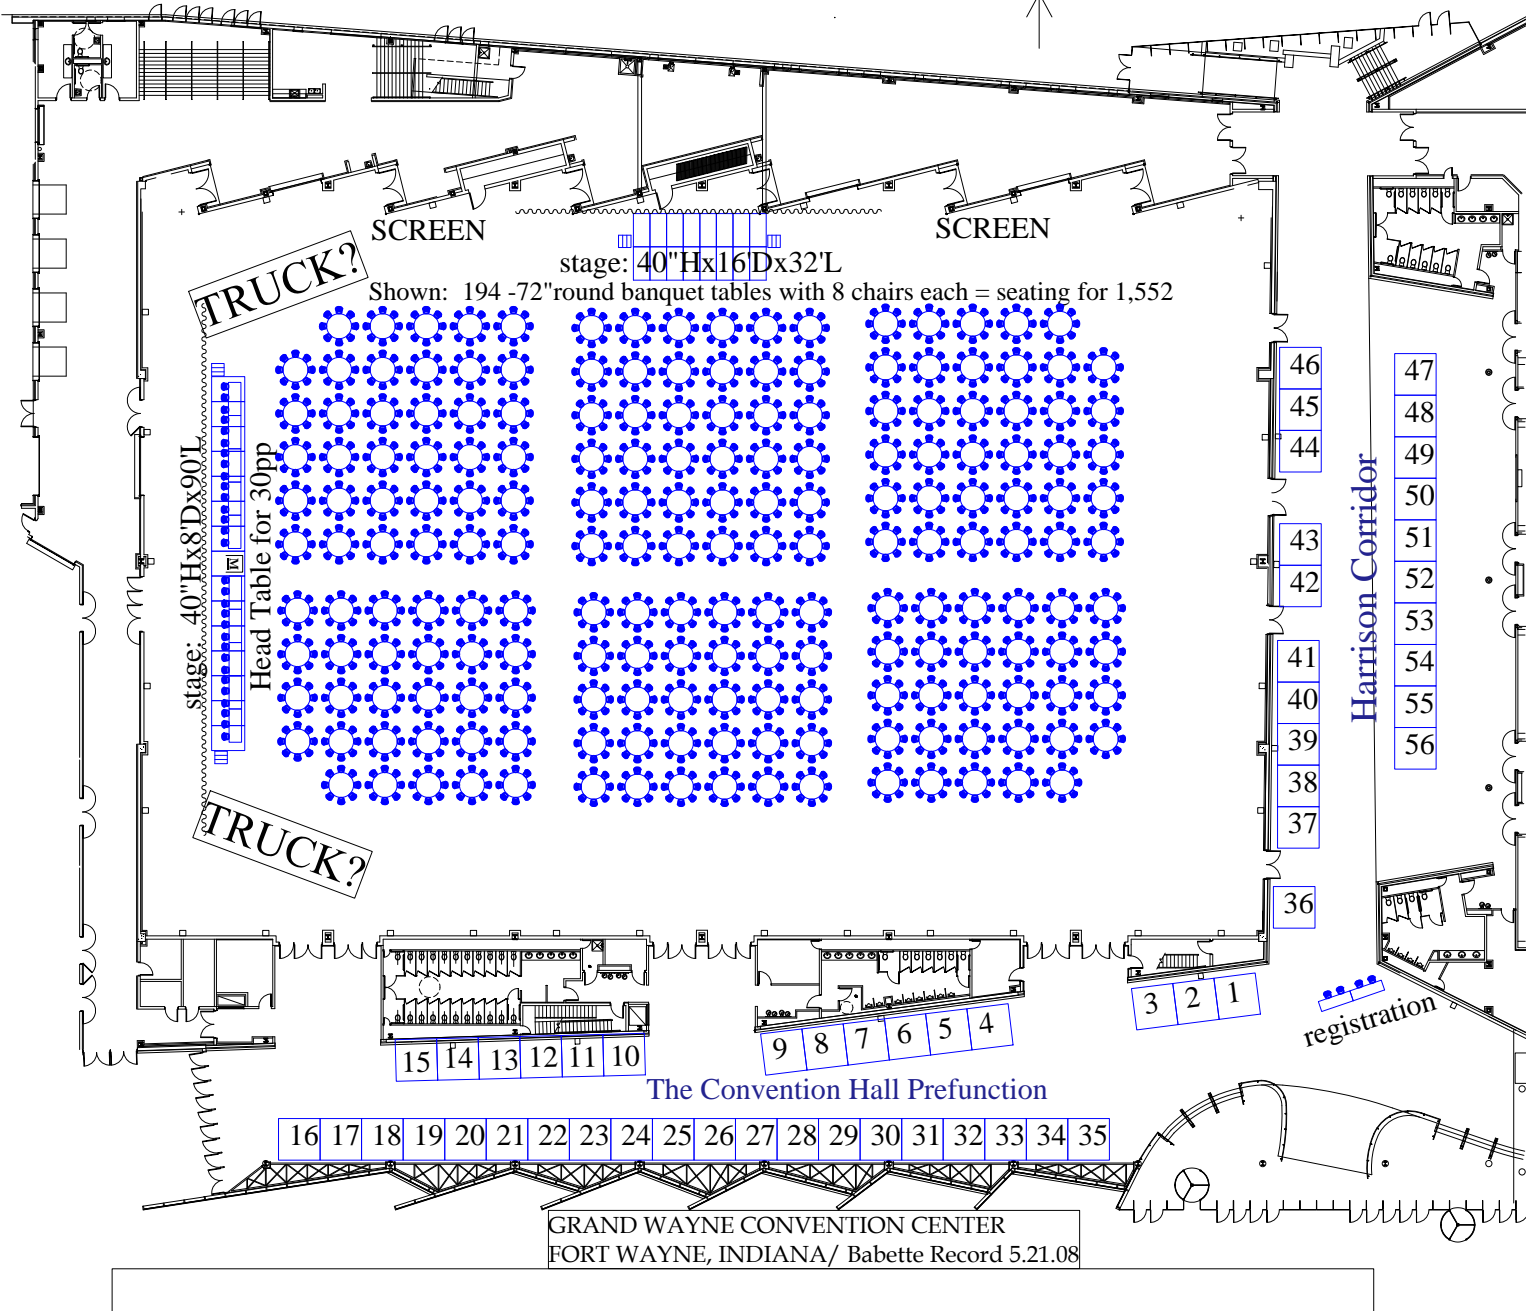

The Convention Hall

179' - 4" x 270'- 4" with a 30' tall ceiling

□ = 10'x10'

North ↑

- Technology Services:**
 (based on 5.22 phone conversation with Pete and Kevin)
- 2 - 15x20' screens - rigged
 - 2 - Data Projectors - rigged
 - mic north and west stage
 - 3 lav. mics.
 - 42" plasma for speaker's monitor
 - tech in room
 - stage lighting